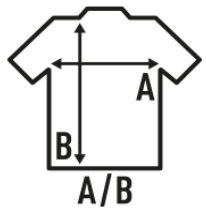

Details:

- Schlauchware.
- Doppelnähte an Schulter und Bund.
- Schulter-zu-Schulter Nackenband.
- Kragen mit Elasthan.
- CM and Fluor side-seamed.
- 3XL: BK, NY, RB, WH, RD, OR, SY.
- GM - 85% Baumwolle / 15% Viskose
- AS - 98% Baumwolle / 2% Viskose
- Fluor - 100% Polyester
- Heather: 65% Polyester / 35% Baumwolle
- DNH - 60% Baumwolle / 40% Polyester
- Abnehmbares Etikett

### SIZE/Size

EU	XS	S	M	L	XL	XXL	XXXL	4XL	5XL
Width	48 cm	51 cm	53,50 cm	56 cm	58 cm	61 cm	66 cm	68 cm	72 cm
Länge	68 cm	70 cm	72 cm	74 cm	76 cm	78 cm	82 cm	84 cm	88 cm

 White (WH)	 Black (BK)	 Red (RD)	 Navy (NY)	 Royal Blue (RB)	 Amazonia Green (AG)	 Aqua (AQ)	 Army (AR)	 Ash Melange (AS)	 Azure (AZ)	 Brick (BC)	 Bottle Green (BG)
 Brown (BR)	 Burgundy (BU)	 Chocolate (CH)	 Camouflage (CM)	 Canary Red (CR)	 Denim (DN)	 Forest Green (FG)	 Fucsia (FU)	 Graphite (GF)	 Grey Melange (GM)	 Ice Blue (IB)	 Kelly Green (KG)
 Khaki (KH)	 Lime (LM)	 Lime Stone (LS)	 Lavender (LV)	 Light Yellow (LY)	 Orange (OR)	 Peach (PH)	 Pink (PK)	 Pistachio (PT)	 Purple (PU)	 Raspberry (RP)	 Sand (SA)
 Sky Blue (SK)	 Gold (SY)	 Tangerine (TG)	 Turquoise (TU)	 Warm Red (WR)	 Zinc (ZC)	 Azalea (AL)	 Cardinal (CA)	 Light Yellow Neon (LYN)	 Orange Neon (ORN)	 Pink Neon (PKN)	 Sky Blue Neon (SKN)
 Fucsia Fluor (FUF)	 Lime Fluor (LMF)	 Orange Fluor (ORF)	 Gold Fluor (SYF)	 Mustard (MU)	 Mint Green (MG)	 Walnut (WA)	 Steel Blue (SB)	 Denim Heather (DNH)	 Charcoal Heather (CHCH)	 Bottle Green Heather (BGH)	 Mustard Heather (MUH)
 Turquoise Heather (TUH)	 Lavender Heather (LVH)	 Burgundy Heather (BUH)									