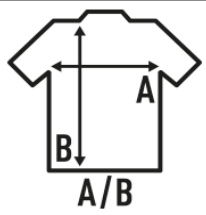

## URBAN BACK TAIL

Men's t-shirt short sleeve, irregular scallop bottom. Back panel longer than front one.

100% cotton. 150-155gsm

Box/Box 50

Pack/Pack 50

### SIZE/Size

EU	S	M	L	XL	XXL
Width	48 cm	52 cm	56 cm	60 cm	63 cm
Länge	76 cm	79 cm	81 cm	84 cm	86 cm

White  
(WH)

Black  
(BK)