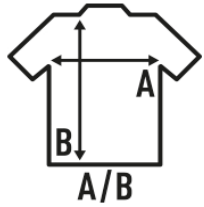

**URBAN BACK TAIL**

Men's t-shirt short sleeve, irregular scallop bottom. Back panel longer than front one.

100%cotton.150-155gsm

Box/Box 50

Pack/Pack 50

**SIZE/Size**

EU	S	M	L	XL	XXL
Width	48 cm	52 cm	56 cm	60 cm	63 cm
Länge	76 cm	79 cm	81 cm	84 cm	86 cm