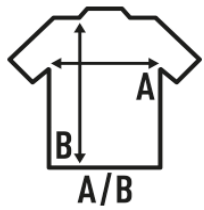

MILOS

Single jersey. Lady racer tank top with scallop bottom.

100% cotton. 120gsm

Box/Box 50

Pack/Pack 10

SIZE/Size

EU	S	M	L	XL	XXL
Width	15 cm	16 cm	17 cm	18 cm	19 cm
Länge	27 cm	28 cm	29 cm	30 cm	31 cm

White (WH)