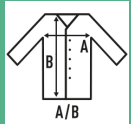

### SIZE/Size

EU	XS	S	M	L	XL	XXL
Width	56 cm	60 cm	64 cm	68 cm	72 cm	76 cm
μήκος	68 cm	69 cm	70 cm	71 cm	72 cm	74 cm

Black (BK)

Navy (NY)

Grey Melange (GM)

Butter Cream (BT)

Teal (TE)

Future Dark (FD)