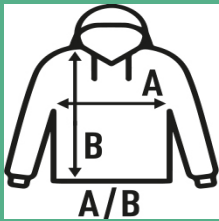

## BABY HOODED SWEATSHIRT

65% Polyester 35% cotton. 270 gsm aprox.

65% Polyester 35% cotton. 260 g/m2 aprox.

Box/Box 25

Pack/Pack 25

### SIZE/Size

EU	0	1	2
Width	25 cm	27 cm	29 cm
μήκος	28 cm	30 cm	32 cm

Navy  
(NY)

Grey Melange  
(GM)

Butter Cream  
(BT)

Pink Vintage  
(PV)

Moss Green  
(MO)