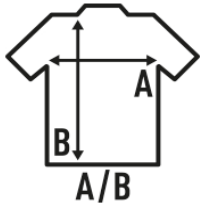

**URBAN BACK TAIL**

Men's t-shirt short sleeve, irregular scallop bottom. Back panel longer than front one.

100% cotton. 150-155gsm

Box/Box 50

Pack/Pack 50

SIZE/Size

EU	S	M	L	XL	XXL
Width	48 cm	52 cm	56 cm	60 cm	63 cm
μήκος	76 cm	79 cm	81 cm	84 cm	86 cm

White  
(WH)

Black  
(BK)