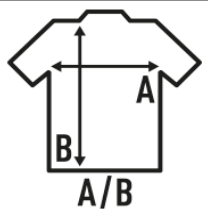

URBAN BACK TAIL

Men's t-shirt short sleeve, irregular scallop bottom. Back panel longer than front one.

100% cotton. 150-155gsm

Box/Box 50

Pack/Pack 50

SIZE/Size

EU	S	M	L	XL	XXL
Width	48 cm	52 cm	56 cm	60 cm	63 cm
μήκος	76 cm	79 cm	81 cm	84 cm	86 cm

White
(WH)

Black
(BK)