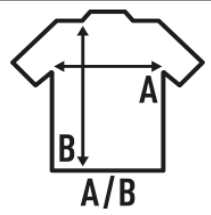

**MILOS**

Single jersey. Lady racer tank top with scallop bottom.

100% cotton. 120gsm

Box/Box 50

Pack/Pack 10

SIZE/Size

EU	S	M	L	XL	XXL
Width	15 cm	16 cm	17 cm	18 cm	19 cm
μήκος	27 cm	28 cm	29 cm	30 cm	31 cm