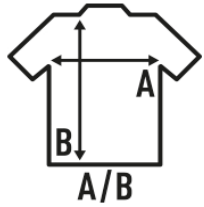

MILOS

Single jersey. Lady racer tank top with scallop bottom.

100% cotton. 120gsm

Box/Box 50

Pack/Pack 10

SIZE/Size

EU	S	M	L	XL	XXL
Width	15 cm	16 cm	17 cm	18 cm	19 cm
μήκος	27 cm	28 cm	29 cm	30 cm	31 cm

White (WH)