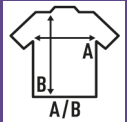

CURVES SLUB

T-shirt with V-neck and short sleeves for women in large sizes. Available in 2 colors. Removable label.

Details:

- Slub fabric.
- Bell shaped.
- 1x1 ribbed V-neck collar.
- Unfinished sleeve and bottom.
- Removable label

100% cotton. Weight: 120 g/m².

Box 100 uds.

SIZE

EU

S

M

L

XL

Width

47 cm
18.5"

52 cm
20.5"

56 cm
22"

60 cm
23.6"

Length

68 cm
26.8"

69 cm
27.2"