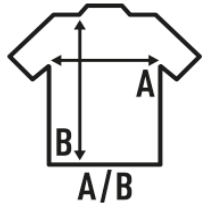

CURVES SLUB

T-shirt with V-neck and short sleeves for women in large sizes. Available in 2 colors. Removable label.

Details:

- Slub fabric.
- Bell shaped.
- 1x1 ribbed V-neck collar.
- Unfinished sleeve and bottom.
- Removable label

100% cotton. Weight: 120 g/m².

Box 100

Pack 100

SIZE

EU	S	M	L	XL
Width	47 cm 18.5"	52 cm 20.5"	56 cm 22"	60 cm 23.6"
Length	68 cm 26.8"	69 cm 27.2"	72 cm 28.3"	74 cm 29.1"

White
(WH)

Black
(BK)