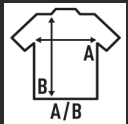

ELITE

Men's soccer pants with elastic waist and adjustable drawstring. Available in 6 colors from size S to XXL. For smaller sizes check the child's trousers REF: ELITESHK.

Details:

- Basic team shorts for adults and kids.
- Elastic waistband with matching drawcord.
- 140 g/m² approx.
- 100% Polyester

100% Polyester. Weight: 140 g/m² approx.

Box 50 uds.

SIZE

EU

M

L

XL

2XL

Width

34 cm
13.4"

39 cm
15.4"

43 cm
16.9"

50 cm
19.7"

Length

43 cm
16.9"

45 cm
17.7"