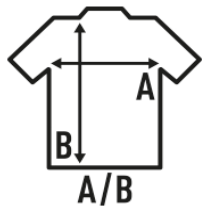

100% Polyester. Weight: 140 g/m² approx.

Box 50

Pack 1

SIZE

EU	M	L	XL	2XL
Width	34 cm 13.4"	39 cm 15.4"	43 cm 16.9"	50 cm 19.7"
Length	43 cm 16.9"	45 cm 17.7"	46 cm 18.1"	48 cm 18.9"

White
(WH)

Black
(BK)

Red
(RD)