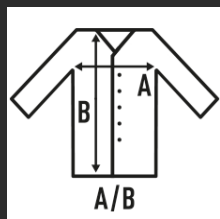

## KID ELITE

Kid pants. Elastic waistband with self-coloured drawcord

100% Polyester. Weight: 140 gsm.

Box 50

Pack 1

### SIZE

	EU	5-6	3XS	2XS	XS	S
Width	25,5 cm	27 cm	28 cm	30 cm	32 cm	
	9.8"	10.6"	11"	11.8"	12.6"	
Length	31 cm	33 cm	37 cm	40 cm	41 cm	
	12.2"	13"	14.6"	15.7"	16.1"	

White  
(WH)

Black  
(BK)

Red  
(RD)

Royal Blue  
(RB)