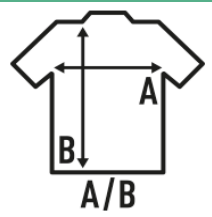

LADY POLAR FLEECE

Women's fitted fleece with full zip, side pockets with zip, drawstring with cuffs and elastic cuffs, 100% polyester. Micropolar antipilin finish to prevent the appearance of "pills". Ideal for outdoor work, mountain or outdoor activities because it provides good protection against the cold. Available in 17 colors from size XS to XXL.

Details:

- Full zip.
- 2 zipped lower pockets.
- Slightly fitted.
- Pill-resistant.
- Hem with adjustable draw cord and stopper.
- Elastic cuffs.
- 300 g/m² approx.
- 100% Polyester

100% Polyester. Weight: 300 g/m² approx.

Box 15

Pack 1

SIZE

EU	XS	S	M	L	XL	XXL
Width	45 cm 17.7"	47,5 cm 18.5"	50 cm 19.7"	52,5 cm 20.5"	55 cm 21.7"	57,5 cm 22.4"
Length	59,5 cm 23.2"	61,5 cm 24"	63,5 cm 24.8"	65,5 cm 25.6"	67,5 cm 26.4"	69,5 cm 27.2"