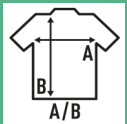

**MICRO FLEECE LADY**

Warm and soft micro polar for woman, slightly fitted, with half zip and elastic cuffs, for outdoor activities. Micropolar antipiling finish. Available in 6 colors from size XS to XXL.

Details:

- Quarter-zip.
- Slightly fitted.
- Pill-resistant.
- Elastic cuffs.

100% Polyester. Weight: 140 g/m<sup>2</sup> approx.

Box 25 uds.

**SIZE**

**EU**

Width

Length

**XS**

46 cm  
18.1"

61 cm  
24"

**S**

48 cm  
18.9"

63 cm  
24.8"

**M**

51 cm  
20.1"