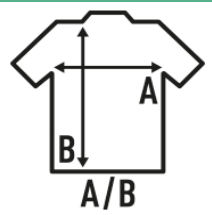

LADY MICRO POLAR FLEECE

Warm and soft micro polar for woman, slightly fitted, with half zip and elastic cuffs, for outdoor activities. Micropolar antipiling finish. Available in 6 colors from size XS to XXL.

Details:

- Quarter-zip.
- Slightly fitted.
- Pill-resistant.
- Elastic cuffs.
- 140 g/m² approx.
- 100% Polyester

100% Polyester. Weight: 140 g/m² approx.

SIZE

EU	XS	S	M	L	XL	XXL
Width	46 cm 18.1"	48 cm 18.9"	51 cm 20.1"	53 cm 20.9"	55 cm 21.7"	58 cm 22.8"
Length	61 cm 24"	63 cm 24.8"	65 cm 25.6"	67 cm 26.4"	69 cm 27.2"	70 cm 27.6"