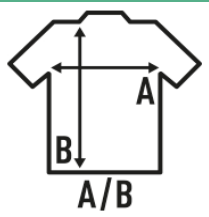

MAN MICRO POLAR FLEECE

Warm and soft micro polar for man, with half zip and elastic cuffs, for outdoor activities. Micropolar antipiling finish. Available in 5 colors from size XS to XXL.

Details:

- Quarter-zip.
- Pill-resistant.
- Elastic cuffs.
- 140 g/m² approx.
- 100% Polyester

100% Polyester. Weight: 140 g/m² approx.

SIZE

EU	XS	S	M	L	XL	XXL
Width	49 cm 19.3"	51 cm 20.1"	53 cm 20.9"	55,5 cm 21.7"	57 cm 22.4"	59 cm 23.2"
Length	66 cm 26"	68 cm 26.8"	70 cm 27.6"	73,5 cm 28.7"	76 cm 29.9"	78 cm 30.7"