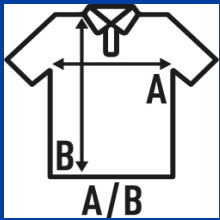

POLO SCHOOL WEAR KID

Kid Short Sleeve Pique Polo Shirt for school uniform. Removable label.

Details:

- Piqué fabric.
- Two-button placket with bottom box-stitch reinforcement.
- 1x1 rib on collar and cuffs.
- Side vents.
- Removable label

65% polyester / 35% cotton. Weight: 210 g/m². approx.

Box 50

Pack 50

SIZE

EU	1-2	3-4	5-6	7-8	9-11	12-14
Width	30 cm 11.8"	33 cm 13"	37 cm 14.6"	39 cm 15.4"	42 cm 16.5"	44 cm 17.3"
Length	39 cm 15.4"	42 cm 16.5"	46 cm 18.1"	51 cm 20.1"	57 cm 22.4"	64 cm 25.2"