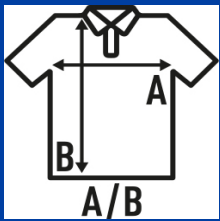

MAN REGULAR POLO

Men's short-sleeve piqué polo shirt. 100% preshrunk combed cotton. Ideal for embroidery.

Details:

- Piqué fabric.
- Two-button placket with bottom box-stitch reinforcement.
- 1x1 rib on collar and cuffs.
- Side vents.
- 210 g/m²
- 100% Preshrunk Combed Cotton
- 3XL:WH, GM, BK, RB, RD, NY
- GM - 85% Cotton / 15% Viscose
- AS - 98% Cotton / 2% Viscose
- Removable label

100% preshrunk combed cotton. Weight: 210 g/m².

Box 50

Pack 50

SIZE

| EU | XS | S | M | L | XL | XXL | 3XL | 4XL | 5XL |
|--------|----------------|----------------|----------------|----------------|----------------|----------------|----------------|----------------|----------------|
| Width | 47 cm 18.5" | 51 cm 20.1" | 53 cm 20.9" | 55 cm 21.7" | 59 cm 23.2" | 63 cm 24.8" | 65 cm 25.6" | 67 cm 26.4" | 71 cm 28" |
| Length | 68 cm 26.8" | 70 cm 27.6" | 72 cm 28.3" | 74 cm 29.1" | 76 cm 29.9" | 80 cm 31.5" | 82 cm 32.3" | 84 cm 33.1" | 86 cm 33.9" |