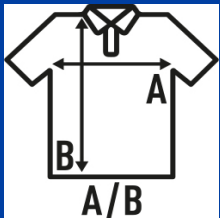

## REGULAR POLO MAN

Men's short-sleeve piqué polo shirt. 100% preshrunk combed cotton. Ideal for embroidery. Available in 56 colors.

Details:

- Piqué fabric.
- Two-button placket with bottom box-stitch reinforcement.
- 1x1 rib on collar and cuffs.
- Side vents.
- 210 g/m<sup>2</sup>
- 100% Preshrunk Combed Cotton
- 3XL: WH, GM, BK, RB, RD, NY, SK.
- 4XL-5XL: WH, GM, BK, RD, RB, NY.
- GM - 85% Cotton / 15% Viscose
- AS - 98% Cotton / 2% Viscose
- Removable label

### SIZE

EU	XS	S	M	L	XL	XXL	3XL	4XL	5XL
Width	47 cm 18.5"	51 cm 20.1"	53 cm 20.9"	55 cm 21.7"	59 cm 23.2"	63 cm 24.8"	65 cm 25.6"	67 cm 26.4"	71 cm 28"
Length	68 cm 26.8"	70 cm 27.6"	72 cm 28.3"	74 cm 29.1"	76 cm 29.9"	80 cm 31.5"	82 cm 32.3"	84 cm 33.1"	86 cm 33.9"