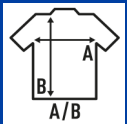

REGULAR POLO MAN/KING SIZE

Adult short sleeve polo shirt. Piqué fabric. Two buttons placket. 1x1 Rib collar and cuffs. Side slits.

100% preshrunk combed cotton.

Box 25 uds.

SIZE

EU

Width

Length

4XL

67 cm
26.4"

84 cm
33.1"

5XL

71 cm
28"

86 cm
33.9"

White
(WH)

Black
(BK)