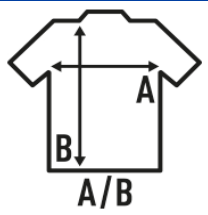

**POLO REGULAR MAN/KING SIZE**

Adult short sleeve polo shirt. Piqué fabric. Two buttons placket. 1x1 Rib collar and cuffs. Side slits.

100% preshrunk combed cotton.

Box 25

Pack 25

**SIZE**

EU	4XL	5XL
Width	67 cm 26.4"	71 cm 28"
Length	84 cm 33.1"	86 cm 33.9"