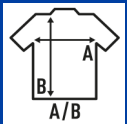

**POLO REGULAR MAN LS/KING SIZE**

Long sleeve polo with cuffs. Honey combed fabric. Two buttons placket. Side slits and back tail.  
XS :: BK, NY, RB, WH, RD Grey Melange: 85% Baumwolle / 15% Polyester.

100% preshrunk combed cotton. Gramage: 210 gsm.

Box 50 uds.

**SIZE**

**EU**

Width

Length

**4XL**

67 cm  
26.4"

84 cm  
33.1"

**5XL**

71 cm  
28"

86 cm  
33.9"

White  
(WH)

Black  
(BK)

Red  
(RD)

Navy  
(NY)