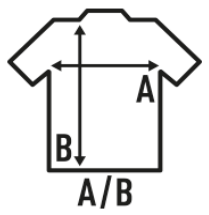

**POLO REGULAR MAN LS/KING SIZE**

Long sleeve polo with cuffs. Honey combed fabric. Two buttons placket. Side slits and back tail.  
XS :: BK, NY, RB, WH, RD Grey Melange: 85% Baumwolle / 15% Polyester.

100% preshrunk combed cotton. Gramage: 210 gsm.

Box 50

Pack 50

**SIZE**

EU	4XL	5XL
Width	67 cm 26.4"	71 cm 28"
Length	84 cm 33.1"	86 cm 33.9"

White  
(WH)

Black  
(BK)

Red  
(RD)