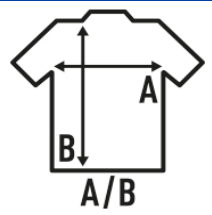

POLO WORKER 210

Two bottons placket. 1x1 Rib collar and cuffs. Side slits.

60%polyester-40%cotton.210gsm

Box 50

Pack 50

SIZE

EU	4XL	5XL
Width	72 cm 28.3"	76 cm 29.9"
Length	92 cm 36.2"	96 cm 37.8"

White
(WH)