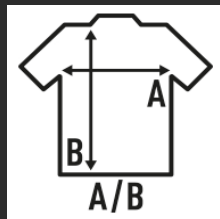

RIVER PANTS

Adult tracksuit trousers with elastic waistband, drawstring, pockets, hem zip and contrast piping. Available in 2 colors and from size M to XXL. For smaller sizes consult the REF: RIVERPTK. These sweatpants are part of a sports tracksuit for men. To look at the sizes in matching tracksuits, see the REF: RIVERSWA.

Details:

- Elastic waistband with matching drawcord.
- 290 g/m² approx.
- 65% Polyester / 35% Cotton

65% Polyester / 35% Cotton. Weight: 290 g/m² approx.

SIZE

EU	M	L	XL	2XL
Width	54 cm 21.3"	56 cm 22"	58 cm 22.8"	60 cm 23.6"
Length	102 cm 40.2"	104 cm 40.9"	106 cm 41.7"	108 cm 42.5"