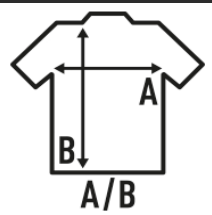

## RIVER SWEAT

**Adult sweatshirt combined in two colors with contrast piping and half crescent back under the neck.** Available in 2 colors and from size M to XXL. For smaller sizes consult the REF: RIVERSWK. This sweatshirt is part of a sports tracksuit for men. To look at the sizes in matching sweatpants, see REF: RIVERPTA.

Details:

- Sweatshirt for adult and child combined in two colors.
- Trim and half moon back under the collar in contrast.
- 140 g/m<sup>2</sup> approx.
- 65% Polyester / 35% Cotton
- Printed label on the neck

### SIZE

EU	M	L	XL	2XL
Width	57 cm 22.4"	60 cm 23.6"	63 cm 24.8"	66 cm 26"
Length	69 cm 27.2"	72 cm 28.3"	76 cm 29.9"	78 cm 30.7"

  
Navy / Royal Blue  
(NYRB)

  
Red / Graphite  
(RDGF)