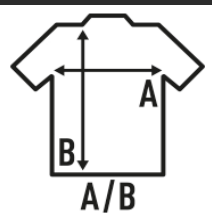

KID RIVER SWEAT

Children's sweatshirt combined in two colors with contrast piping and half moon back under the neck. Available in 2 colors and from size 5/6 years up to S. For larger sizes, see REF: RIVERSWA. This sweatshirt is part of a sports sweatshirt for children. To look at the sizes in matching sweatpants, see REF: RIVERPTK.

Details:

- Sweatshirt for adult and child combined in two colors.
- Trim and half moon back under the collar in contrast.
- 140 g/m² approx.
- 65% Polyester / 35% Cotton
- Printed label on the neck

65% Polyester / 35% Cotton. Weight: 290 g/m² approx.

Box 25

Pack 1

SIZE

EU	5-6	3XS	2XS	XS	S
Width	39 cm 15.4"	42 cm 16.5"	46 cm 18.1"	51 cm 20.1"	54 cm 21.3"
Length	46 cm 18.1"	53 cm 20.9"	58 cm 22.8"	63 cm 24.8"	66 cm 26"

Navy / Royal Blue
(NYRB)

Red / Graphite
(RDGF)