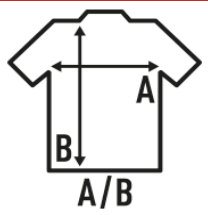

KID SUBLI UNISEX T-SHIRT

Kid's short sleeve t-shirt to sublimate. 100% polyester. Touch of cotton. Removable label.

Details:

- Double needle stitching in sleeves and bottom hem for extra durability.
- 150 g/m²
- 100% Polyester
- Removable label

100% Polyester. Weight: 150 g/m²

Box 100

Pack 100

SIZE

EU	3-4	5-6	7-8	9-11	12-14
Width	32 cm 12.6"	35,5 cm 13.8"	38 cm 15"	41 cm 16.1"	43,5 cm 16.9"
Length	44 cm 17.3"	49 cm 19.3"	52,5 cm 20.5"	58 cm 22.8"	61 cm 24"