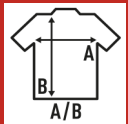

**LADY SUBLI COMFORT**

Women's short sleeve t-shirt to sublimate. 100% polyester. Touch of cotton. Removable label.

Details:

- Double needle stitching in sleeves and bottom hem for extra durability.
- Removable label

100% Polyester. Weight: 150 g/m<sup>2</sup>

Box 100 uds.

**SIZE**

**EU**

**S**

**M**

**L**

**XL**

**XXL**

**3XL**

Width

42 cm  
16.5"

44 cm  
17.3"

46 cm  
18.1"

48 cm  
18.9"

50 cm  
19.7"