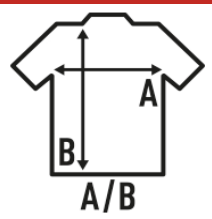

V-NECK SUBLI TOP

Tank top for women special to sublimate. 100% polyester. Touch of cotton. TearAway label.

Details:

- Tank top.
- V-neck.
- Single jersey.
- Slightly fitted.
- 150 g/m²
- 100% Polyester
- Removable label

100% Polyester. Weight: 150 g/m²

SIZE

EU	S	M	L	XL	XXL
Width	40 cm 15.7"	42 cm 16.5"	44 cm 17.3"	46 cm 18.1"	48 cm 18.9"
Length	63 cm 24.8"	65 cm 25.6"	67 cm 26.4"	69 cm 27.2"	71 cm 28"

White Sublimatable
(WHSB)