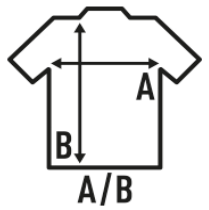

MAN SUBLI T-SHIRT

Men's short sleeve t-shirt to sublimate. 100% polyester. Touch of cotton. Removable label.

Details:

- Double needle stitching in sleeves and bottom hem for extra durability.
- Removable label

100% Polyester. Weight: 150 g/m²

Box 100

Pack 100

SIZE

EU	XS	S	M	L	XL	XXL	3XL
Width	46 cm 18.1"	48 cm 18.9"	51 cm 20.1"	53 cm 20.9"	56 cm 22"	58 cm 22.8"	61 cm 24"
Length	66 cm 26"	68 cm 26.8"	70 cm 27.6"	72 cm 28.3"	74 cm 29.1"	76 cm 29.9"	78 cm 30.7"