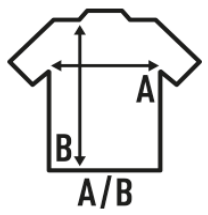

BERLIN

Classic striped shirt for men with collar without buttons and without front pocket.

Details:

- Semi cutaway collar.
- No chest pocket.
- 65% Polyester / 35% Cotton yarn-dyed

65% Polyester / 35% Cotton yarn-dyed

Box 25

Pack 1

SIZE

EU	XS	S	M	L	XL	XXL	3XL
Width	51 cm 20.1"	53,5 cm 20.9"	56 cm 22"	58,5 cm 22.8"	63,5 cm 24.8"	68,5 cm 26.8"	73,5 cm 28.7"
Length	79 cm 31.1"	79 cm 31.1"	80 cm 31.5"	81 cm 31.9"	82 cm 32.3"	83 cm 32.7"	84 cm 33.1"