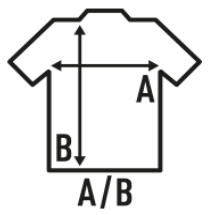

## OSLO (OIL)

Man long sleeve fitted shirt.  
Poplin  
Body fitted  
Buttons colour same colour shirt  
Placket in sleeves  
One button placket and one pleat in the sleeve  
Two buttons cuffs  
Bottom curved Oil+water repellent

### SIZE

EU	S	M	L	XL	XXL	3XL	4XL
Width	53 cm 20.9"	56 cm 22"	58 cm 22.8"	63 cm 24.8"	68 cm 26.8"	73 cm 28.7"	78 cm 30.7"
Length	79 cm 31.1"	80 cm 31.5"	81 cm 31.9"	82 cm 32.3"	83 cm 32.7"	84 cm 33.1"	85 cm 33.5"