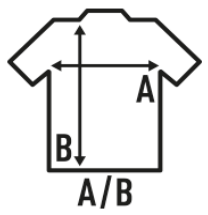

OSLO SS (OIL)

Man Short sleeve shirt.
Poplin fabric.
Color of buttons matching shirt color.
Bottom curved. Oil+water repellent

Poplin - 65% Polyester / 35% Cotton

Box 25

Pack 1

SIZE

EU	S	M	L	XL	XXL	3XL	4XL
Width	53 cm 20.9"	56 cm 22"	58 cm 22.8"	63 cm 24.8"	68 cm 26.8"	73 cm 28.7"	73 cm 28.7"
Length	79 cm 31.1"	80 cm 31.5"	81 cm 31.9"	82 cm 32.3"	83 cm 32.7"	84 cm 33.1"	85 cm 33.5"