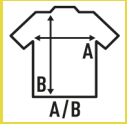

OSLO SS (OIL)

Man Short sleeve shirt.
Poplin fabric.
Color of buttons matching shirt color.
Bottom curved. Oil+water repellent

Poplin - 65% Polyester / 35% Cotton

Box 25 uds.

SIZE

EU	S	M	L	XL	XXL	3XL	4XL
Width	53 cm 20.9"	56 cm 22"	58 cm 22.8"	63 cm 24.8"	68 cm 26.8"	73 cm 28.7"	73 cm 28.7"
Length	79 cm 31.1"	80 cm 31.5"	81 cm 31.9"	82 cm 32.3"	83 cm 32.7"	84 cm 33.1"	85 cm 33.5"