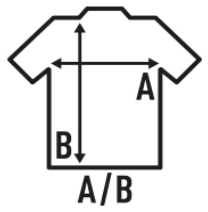

PEKIN SS (WRINKE)

Man short sleeve fitted shirt
Body fitted
Poplin
Buttons colour same colour shirt
Bottom curve Wrinke free+antibacterial

Poplin - 65% Polyester / 35% Cotton

Box 25

Pack 1

SIZE

| EU | S | M | L | XL | XXL | 3XL | 4XL |
|--------|----------------|----------------|----------------|----------------|----------------|----------------|----------------|
| Width | 53 cm 20.9" | 56 cm 22" | 58 cm 22.8" | 63 cm 24.8" | 68 cm 26.8" | 73 cm 28.7" | 78 cm 30.7" |
| Length | 79 cm 31.1" | 80 cm 31.5" | 81 cm 31.9" | 82 cm 32.3" | 83 cm 32.7" | 84 cm 33.1" | 85 cm 33.5" |

White
(WH)

Black
(BK)