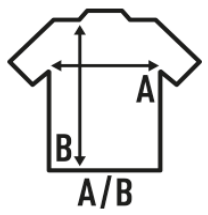

OSLO LADY SS (OIL)

Lady short sleeve fitted shirt.
Poplin
Body fitted
Buttons colour same colour shirt
Placket in sleeves

Poplin - 65% Polyester / 35% Cotton

SIZE

EU	XS	S	M	L	XL	XXL	3XL
Width	46 cm 18.1"	49 cm 19.3"	52 cm 20.5"	54 cm 21.3"	58 cm 22.8"	62 cm 24.4"	66 cm 26"
Length	63 cm 24.8"	65 cm 25.6"	67 cm 26.4"	68 cm 26.8"	69 cm 27.2"	70 cm 27.6"	71 cm 28"