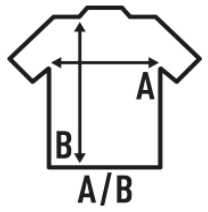

PEKIN LADY SS (WRINKE)

Lady short sleeve fitted shirt
Body fitted
Poplin
Buttons colour same colour shirt
Bottom curve Wrinke free+antibacterial

Poplin - 65% Polyester / 35% Cotton

Box 25

Pack 1

SIZE

EU	XS	S	M	L	XL	XXL	3XL
Width	46 cm 18.1"	49 cm 19.3"	52 cm 20.5"	54 cm 21.3"	58 cm 22.8"	62 cm 24.4"	66 cm 26"
Length	63 cm 24.8"	65 cm 25.6"	67 cm 26.4"	68 cm 26.8"	69 cm 27.2"	70 cm 27.6"	71 cm 28"