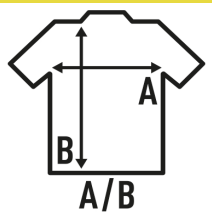

## SHIRT OXFORD

Long sleeve shirt with button down collar. Front pocket.

60% cotton - 40% polyester.

Box 25

Pack 1

### SIZE

EU	S	M	L	XL	XXL
Width	52 cm 20.5"	55 cm 21.7"	58 cm 22.8"	61 cm 24"	64 cm 25.2"
Length	78 cm 30.7"	80 cm 31.5"	82 cm 32.3"	84 cm 33.1"	86 cm 33.9"

White  
(WH)

Light Blue  
(LB)

Pink  
(PK)