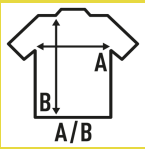

SHIRT POPLIN

Long sleeve shirt with button down collar. Front pocket.

100% cotton.

Box 25

Pack 1

SIZE

EU

S

M

L

XL

XXL

Width

52 cm
20.5"

55 cm
21.7"

58 cm
22.8"