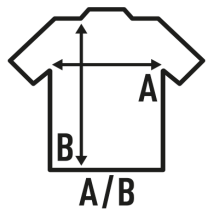

SHIRT POPLIN

Long sleeve shirt with button down collar. Front pocket.

100% cotton.

Box 25

Pack 1

SIZE

EU	S	M	L	XL	XXL
Width	52 cm 20.5"	55 cm 21.7"	58 cm 22.8"	61 cm 24"	64 cm 25.2"
Length	78 cm 30.7"	80 cm 31.5"	82 cm 32.3"	84 cm 33.1"	86 cm 33.9"