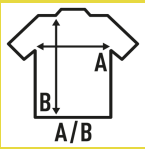

**SHIRT SS OXFORD**

Short sleeve shirt with button down collar. Front pocket.

60% cotton - 40% polyester.

Box 25

Pack 1

**SIZE**

EU

S

M

L

XL

XXL

Width

52 cm  
20.5"

55 cm  
21.7"

58 cm  
22.8"