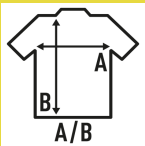

SHIRT SS POPLIN

Short sleeve shirt with button down collar. Front pocket.

100% cotton.

Box 25

Pack 1

SIZE

EU

S

M

L

XL

XXL

Width

52 cm
20.5"

55 cm
21.7"

58 cm
22.8"