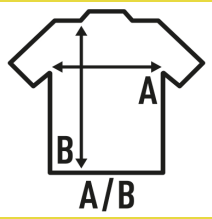

SHIRT LADY OXFORD

Ladies long sleeve fitted shirt. Body fitted.

60% cotton - 40% polyester.

SIZE

EU	S	M	L	XL	XXL
Width	47 cm 18.5"	49 cm 19.3"	51 cm 20.1"	53 cm 20.9"	55 cm 21.7"
Length	61 cm 24"	62 cm 24.4"	63 cm 24.8"	64 cm 25.2"	65 cm 25.6"