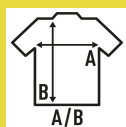

SHIRT LADY POPLIN

Ladies long sleeve fitted shirt. Body fitted.

100% cotton.

Box 25 uds.

SIZE

EU	S	M	L	XL	XXL
Width	47 cm 18.5"	49 cm 19.3"	51 cm 20.1"	53 cm 20.9"	55 cm 21.7"
Length	61 cm 24"	62 cm 24.4"	63 cm 24.8"	64 cm 25.2"	65 cm 25.6"