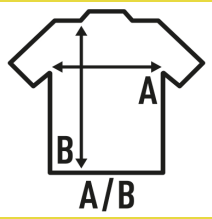

SHIRT LADY POPLIN

Ladies long sleeve fitted shirt. Body fitted.

100% cotton.

SIZE

EU	S	M	L	XL	XXL
Width	47 cm 18.5"	49 cm 19.3"	51 cm 20.1"	53 cm 20.9"	55 cm 21.7"
Length	61 cm 24"	62 cm 24.4"	63 cm 24.8"	64 cm 25.2"	65 cm 25.6"