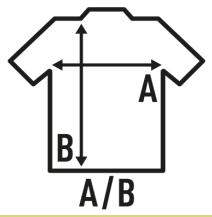

SHIRT LADY SS OXFORD

Ladies short sleeve fitted shirt. Body fitted.

60% cotton - 40% polyester.

SIZE

EU	S	M	L	XL	XXL
Width	47 cm 18.5"	49 cm 19.3"	51 cm 20.1"	53 cm 20.9"	55 cm 21.7"
Length	61 cm 24"	62 cm 24.4"	63 cm 24.8"	64 cm 25.2"	65 cm 25.6"