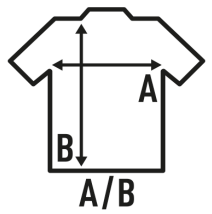

SHIRT LADY SS OXFORD

Ladies short sleeve fitted shirt. Body fitted.

60% cotton - 40% polyester.

SIZE

EU	S	M	L	XL	XXL
Width	47 cm 18.5"	49 cm 19.3"	51 cm 20.1"	53 cm 20.9"	55 cm 21.7"
Length	61 cm 24"	62 cm 24.4"	63 cm 24.8"	64 cm 25.2"	65 cm 25.6"