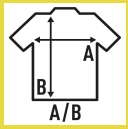

SHIRT LADY SS OXFORD

Ladies short sleeve fitted shirt. Body fitted.

60% cotton - 40% polyester.

Box 25 uds.

SIZE

| EU | S | M | L | XL | XXL |
|--------|----------------|----------------|----------------|----------------|----------------|
| Width | 47 cm 18.5" | 49 cm 19.3" | 51 cm 20.1" | 53 cm 20.9" | 55 cm 21.7" |
| Length | 61 cm 24" | 62 cm 24.4" | 63 cm 24.8" | 64 cm 25.2" | 65 cm 25.6" |