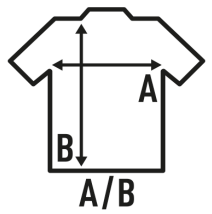

SHIRT LADY SS POPLIN

Ladies short sleeve fitted shirt. Body fitted.

100% cotton.

SIZE

EU	S	M	L	XL	XXL
Width	47 cm 18.5"	49 cm 19.3"	51 cm 20.1"	53 cm 20.9"	55 cm 21.7"
Length	61 cm 24"	62 cm 24.4"	63 cm 24.8"	64 cm 25.2"	65 cm 25.6"