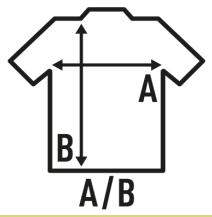

SHIRT LADY SS POPLIN

Ladies short sleeve fitted shirt. Body fitted.

100% cotton.

SIZE

EU	S	M	L	XL	XXL
Width	47 cm 18.5"	49 cm 19.3"	51 cm 20.1"	53 cm 20.9"	55 cm 21.7"
Length	61 cm 24"	62 cm 24.4"	63 cm 24.8"	64 cm 25.2"	65 cm 25.6"