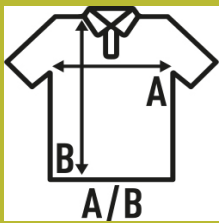

LADY HEAVY SPORT PIQUE POLO

Pique fabric. Three buttons placket. Neck tape in contrast. Side silts in contrast.

100% Polyester. Weight: 200 - 210 g/m² approx.

Box 50

Pack 50

SIZE

EU	S	M	L	XL	XXL	3XL
Width	42 cm 16.5"	44 cm 17.3"	46 cm 18.1"	48 cm 18.9"	50 cm 19.7"	54 cm 21.3"
Length	61 cm 24"	63 cm 24.8"	65 cm 25.6"	67 cm 26.4"	69 cm 27.2"	73 cm 28.7"