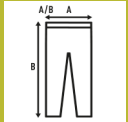

LEGGINS LADY

Women's leggings with elastic waist. Available in 3 colors and from size S to XL. Removable label.

Details:

- Stretch legging with elastic waistband.
- GM - 82% Cotton / 13% Viscosa / 5% spandex

65% Polyester / 30% Cotton / 5% Spandex. Weight: 180 g/m² approx.

Box 50 uds.

SIZE

EU	XS	S	M	L	XL
Width	30 cm 11.8"	32 cm 12.6"	34 cm 13.4"	36 cm 14.2"	38 cm 15"
Length	90 cm 35.4"	92 cm 36.2"	94 cm 37"	96 cm 37.8"	98 cm 38.6"