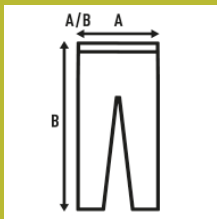

LEGGINGS LADY

Women's leggings with elastic waist. Available in 3 colors and from size S to XL. Removable label.

Details:

- Stretch legging with elastic waistband.
- 180 g/m²
- 65% Polyester / 30% Cotton / 5% Spandex
- GM - 82% Cotton / 13% Viscosa / 5% spandex

65% Polyester / 30% Cotton / 5% Spandex. Weight: 180 g/m² approx.

Box 50

Pack 50

SIZE

EU	XS	S	M	L	XL
Width	30 cm 11.8"	32 cm 12.6"	34 cm 13.4"	36 cm 14.2"	38 cm 15"
Length	90 cm 35.4"	92 cm 36.2"	94 cm 37"	96 cm 37.8"	98 cm 38.6"