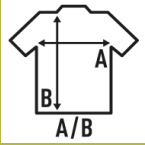

## ARUBA T-SHIRT LADY

Ladies racer back style t-shirt, slightly fitted. Removable label. Available in 6 colors and from size S to XXL.

Details:

- Tank top.
- Slightly fitted.
- Racerback.
- Removable label

### SIZE

EU	S	M	L	XL	XXL
Width	38 cm 15"	40 cm 15.7"	42 cm 16.5"	44 cm 17.3"	46 cm 18.1"
Length	61 cm 24"	63 cm 24.8"	65 cm 25.6"	67 cm 26.4"	69 cm 27.2"