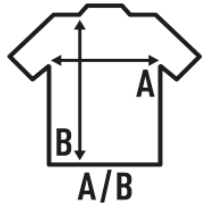

## ARUBA T-SHIRT LADY

Ladies racer back style t-shirt, slightly fitted. Removable label. Available in 6 colors and from size S to XXL.

Details:

- Tank top.
- Slightly fitted.
- Racerback.
- Removable label

### SIZE

EU	S	M	L	XL	XXL
Width	38 cm 15"	40 cm 15.7"	42 cm 16.5"	44 cm 17.3"	46 cm 18.1"
Length	61 cm 24"	63 cm 24.8"	65 cm 25.6"	67 cm 26.4"	69 cm 27.2"

White  
(WH)

Black  
(BK)

Red  
(RD)

Royal Blue  
(RB)