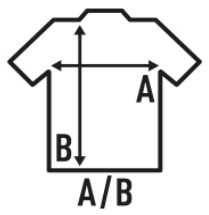

ARUBA SPORT LADY

Ladies racer back style t-shirt, slightly fitted. Removable label. Available in 6 colors and from size S to XXL.

Details:

- Tank top.
- Slightly fitted.
- Racerback.
- 130 g/m² approx.
- 100% recycled polyester.
- Removable label

100% recycled polyester. Weight: 130 g/m² approx.

Box 50

Pack 50

SIZE

EU	S	M	L	XL	XXL
Width	38 cm 15"	40 cm 15.7"	42 cm 16.5"	44 cm 17.3"	46 cm 18.1"
Length	61 cm 24"	63 cm 24.8"	65 cm 25.6"	67 cm 26.4"	69 cm 27.2"