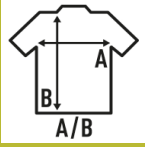

SPORT T-SHIRT LADY

Sports t-shirt for women with short sleeves, slightly fitted, with decorative stitching on front, back and sleeves. Removable label. Available in 14 colors and from size S to XXL.

Details:

- Decorative seams in front, back and sleeves.
- Slightly fitted.
- Removable label

100% recycled polyester. Weight: 130 g/m² approx.

Box 50

Pack 50

SIZE

EU	S	M	L	XL	XXL
Width	41 cm 16.1"	43 cm 16.9"	45 cm 17.7"	47 cm 18.5"	49 cm 19.3"
Length	60 cm 23.6"	62 cm 24.4"	64 cm 25.2"	66 cm 26"	68 cm 26.8"