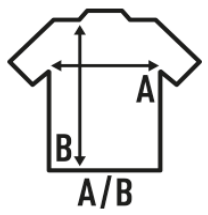

## LADY SPORT T-SHIRT

Sports t-shirt for women with short sleeves, slightly fitted, with decorative stitching on front, back and sleeves. Removable label. Available in 12 colors and from size S to XXL.

Details:

- Decorative seams in front, back and sleeves.
- Slightly fitted.
- 130 g/m<sup>2</sup> approx.
- 100% recycled polyester
- Removable label

100% recycled polyester. Weight: 130 g/m<sup>2</sup> approx.

Box 50

Pack 50

### SIZE

EU	S	M	L	XL	XXL
Width	41 cm 16.1"	43 cm 16.9"	45 cm 17.7"	47 cm 18.5"	49 cm 19.3"
Length	60 cm 23.6"	62 cm 24.4"	64 cm 25.2"	66 cm 26"	68 cm 26.8"

White (WH)

Black (BK)

Red (RD)

Navy (NY)

Royal Blue (RB)