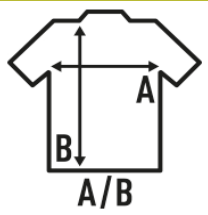

## MAN REGULAR SPORT T-SHIRT

High performance men's sports t-shirt with interlock fabric (silk touch). Removable label. Available in 8 colors from size S to XXL.

Details:

- High performance men's sports t-shirt.
- Interlock fabric.
- Silk touch.
- 140 g/m<sup>2</sup> approx.
- 100% Polyester
- Removable label

### SIZE

EU	S	M	L	XL	XXL
Width	44 cm 17.3"	48 cm 18.9"	52,5 cm 20.5"	56 cm 22"	59 cm 23.2"
Length	70,5 cm 27.6"	72 cm 28.3"	73,5 cm 28.7"	76,5 cm 29.9"	79 cm 31.1"

White  
(WH)

Black  
(BK)

Red  
(RD)

Royal Blue  
(RB)