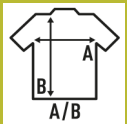

SPORT REGULAR

High performance men's sports t-shirt with interlock fabric (silk touch). Removable label. Available in 8 colors from size S to XXL.

Details:

- High performance men's sports t-shirt.
- Interlock fabric.
- Silk touch.
- Removable label

100% Polyester. Weight: 140 g/m² approx.

Box 50 uds.

SIZE

EU

S

M

L

XL

XXL

Width

44 cm
17.3"

48 cm
18.9"

52 cm
20.5"

56 cm
22"

59 cm
23.2"

Length