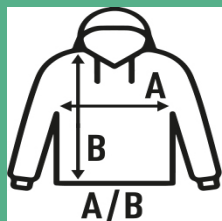

## FULL ZIP CVC SWEATSHIRT

Men's sweatshirt CVC ( 80% Cotton / 20% Polyester) with full invisible zipper and high collar with side pockets. Available in 6 colors and from size XS to XXL.

Details:

- Cuffs and bottom hem in 2x1 rib with elastane.
- Kissing zipper.
- Hand pockets.
- 275 g/m<sup>2</sup> approx.
- 20% Polyester / 80% Cotton
- GM: 73% Cotton / 20% Polyester / 7% Viscose

### SIZE

EU	XS	S	M	L	XL	XXL
Width	52 cm 20.5"	54 cm 21.3"	56 cm 22"	58 cm 22.8"	60 cm 23.6"	62 cm 24.4"
Length	67 cm 26.4"	69 cm 27.2"	72 cm 28.3"	74 cm 29.1"	76 cm 29.9"	78 cm 30.7"