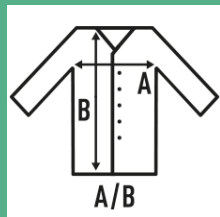

FUJI UNISEX

Unisex hooded sweatshirt with full zipper cover and kangaroo pocket. Available in 7 colors and from size XS to 3XL.

Details:

- Hooded sweatshirt.
- Dyed-to-match drawcord.
- Kissing zipper.
- Pouch pocket for extra carry.
- Cuffs and bottom hem in 2x1 rib with elastane.
- 275 g/m² approx.
- 80% organic cotton / 20% recycled polyester
- GM: 63% organic cotton / 21% recycled polyester / 16% viscose

80% organic cotton / 20% recycled polyester Weight: 275 g/m² approx.

Box 25

Pack 25

SIZE

EU	XS	S	M	L	XL	XXL	3XL	4XL
Width	52 cm 20.5"	54 cm 21.3"	56 cm 22"	58 cm 22.8"	60 cm 23.6"	62 cm 24.4"	64 cm 25.2"	66 cm 26"
Length	67 cm 26.4"	69 cm 27.2"	70 cm 27.6"	71 cm 28"	72 cm 28.3"	74 cm 29.1"	76 cm 29.9"	78 cm 30.7"