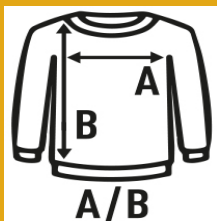

OCEAN CREW NECK UNISEX SWEATSHIRT

Unisex sweatshirt with round neck. Available in 6 colors and from size XS to 3XL. Ideal sweatshirt for **screen printing, embroider or customize with transfer.** Because of its higher polyester composition, some of our customers use the **white sweatshirt to sublimate.**

Details:

- Double needle collar, cuffs and waistband for extra durability.
- Self-fabric cuffs and waistband.
- 260 - 265 g/m² approx.
- 65% Polyester / 35% Cotton
- GM: 61% algodón / 31% poliéster / 8% viscosa
- AS: 67% algodón / 31% poliéster / 2% viscosa

65% Polyester / 35% Cotton. Weight: 260 - 265 g/m² approx.

Box 25

Pack 25

SIZE

EU	XS	S	M	L	XL	XXL	3XL
Width	51 cm 20.1"	54 cm 21.3"	57 cm 22.4"	60 cm 23.6"	63 cm 24.8"	66 cm 26"	70 cm 27.6"
Length	63 cm 24.8"	66 cm 26"	69 cm 27.2"	72 cm 28.3"	76 cm 29.9"	78 cm 30.7"	81 cm 31.9"