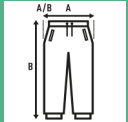

SWEAT PANTS CUFF UNISEX

Men's plush jogger pants, with side pockets, cuffs on the hem and elastic waist with adjustable drawstring.

Details:

- Elastic waistband with matching drawcord.
- Hand pockets.
- Elastic cuff at the hem.
- GM: 61% Cotton /31% recycled polyester / 8% viscose

60% Cotton / 40% recycled polyester. Weight: 290 g/m² approx.

Box 25 uds.

SIZE

EU

S

M

L

XL

XXL

Width

50 cm
19.7"

52 cm
20.5"

54 cm
21.3"

55 cm
21.7"

57 cm
22.4"

Length

104 cm
40.9"

106 cm
41.7"

108 cm
42.5"

110 cm
43.3"

112 cm
44.1"

Black
(BK)

Navy
(NY)

Grey Melange
(GM)