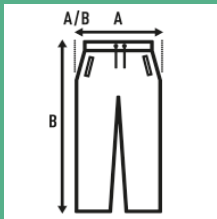

LADY SWEAT PANTS

Women's plush jogger pants, straight cut and elastic waist with adjustable drawstring.

Details:

- Elastic waistband with matching drawcord.
- 290 g/m² approx.
- 65% Polyester / 35% Cotton
- GM: 61% algodón /31% poliéster / 8% viscosa

65% Polyester / 35% Cotton. Weight: 290 g/m² approx.

Box 25

Pack 25

SIZE

EU	S	M	L	XL	XXL
Width	40 cm 15.7"	42 cm 16.5"	44 cm 17.3"	46 cm 18.1"	48 cm 18.9"
Length	99 cm 39"	101 cm 39.8"	103 cm 40.6"	105 cm 41.3"	107 cm 42.1"