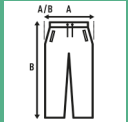

SWEAT PANTS LADY

Women's plush jogger pants, straight cut and elastic waist with adjustable drawstring.

Details:

- Elastic waistband with matching drawcord.
- GM: 61% Cotton / 31% recycled polyester / 8% viscosa

60% Cotton / 40% recycled polyester. Weight: 290 g/m² approx.

Box 25 uds.

SIZE

EU

S

M

L

XL

XXL

Width

40 cm
15.7"

42 cm
16.5"

44 cm
17.3"

46 cm
18.1"

48 cm
18.9"

Length

99 cm
39"

101 cm
39.8"

103 cm
40.6"

105 cm
41.3"

107 cm
42.1"

Black
(BK)

Navy
(NY)

Grey Melange
(GM)