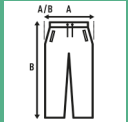

SWEAT PANTS MAN

Men's plush jogger pants, with side pockets, straight cut and elastic waist with adjustable drawstring.

Details:

- Elastic waistband with matching drawcord.
- Hand pockets.
- GM: 61% Cotton / 31% recycled polyester / 8% viscosa

60% Cotton / 40% recycled polyester. Weight: 290 g/m² approx.

Box 25 uds.

SIZE

EU	S	M	L	XL	XXL
Width	52 cm 20.5"	54 cm 21.3"	55 cm 21.7"	57 cm 22.4"	58 cm 22.8"
Length	106 cm 41.7"	108 cm 42.5"	110 cm 43.3"	112 cm 44.1"	114 cm 44.9"