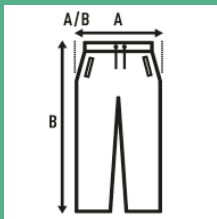

MAN SWEAT PANTS

Men's plush jogger pants, with side pockets, straight cut and elastic waist with adjustable drawstring.

Details:

- Elastic waistband with matching drawcord.
- Hand pockets.
- 290 g/m² approx.
- 65% Polyester / 35% Cotton
- GM: 61% algodón /31% poliéster / 8% viscosa

65% Polyester / 35% Cotton. Weight: 290 g/m² approx.

Box 25

Pack 25

SIZE

EU	S	M	L	XL	XXL
Width	52,5 cm 20.5"	54 cm 21.3"	55,5 cm 21.7"	57 cm 22.4"	58,5 cm 22.8"
Length	106 cm 41.7"	108 cm 42.5"	110 cm 43.3"	112 cm 44.1"	114 cm 44.9"